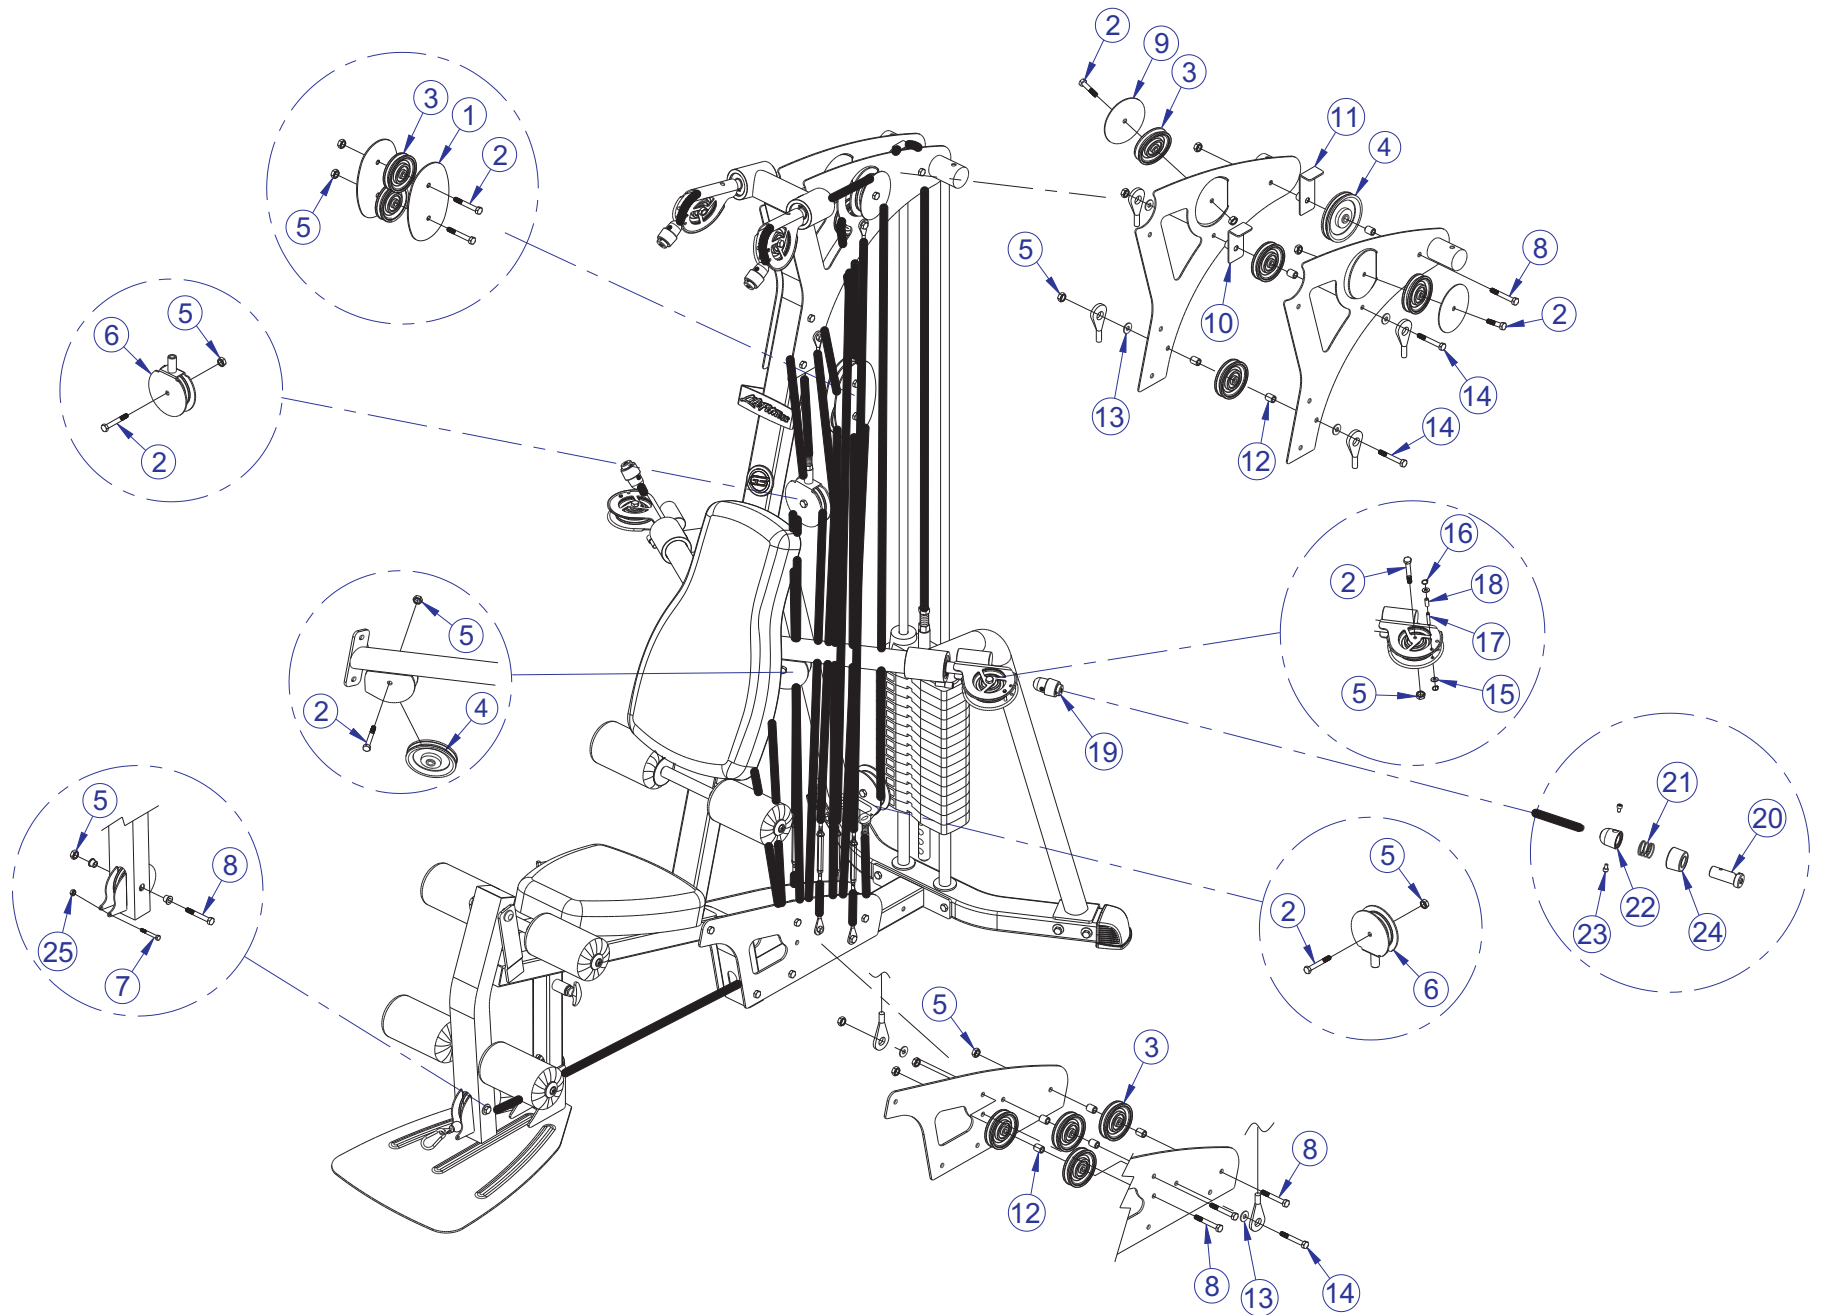

G3-001 G3 HOME GYM COMPONENT ASSEMBLY V

G3-001 G3 HOME GYM COMPONENT ASSEMBLY V LEGEND

ITEM NO.	QTY.	PART NO.	DESCRIPTION
1	2	8595701	PLATE, DOUBLE PULLEY
2	7	3102924	3/8-16X1-3/4 UNS HEX FHB G2 ZN
3	10	3116201	PULLEY, 3-1/2 OD X 3/8 ID X 1
4	3	3116101	PULLEY, 4-1/2 OD X 3/8 ID X 1
5	16	3102802	VMI NUT, NYLOCK 3/8-16
6	2	8579701	WLDMT, FLOATING PULLEY
7	1	3223805	1/4-20 X 1-1/2 UNS HEX FHB G5 ZN
8	5	3102905	3/8-16 X 3-3/4 UNS HEX FHB G2 ZN
9	2	8578901	PLATE, PULLEY
10	1	8588801	3-1/2 CABLE GUARD
11	1	8595401	4-1/2 CABLE GUARD
12	9	8597702	SPACER, 3/8 X 1 LG
13	6	3102514	WASHER, FLAT 3/8 IN SAE ST ZN
14	3	3102955	3/8-16X4-1/4 UNS HEX FHB G2 ZN
15	2	3241801	WASHER, FLAT 6MM SS
16	2	3232401	RNG, BRE .230,5100-25, ST,PP,B
17	1	8594001	SHAFT, BALL STOP
18	1	8600501	PLASTIC, SLEEVE
19	4	7872601	ASSY, QUICK CONNECT
20	1	7726201	COUPLER, QUICK CONNECT
21	1	3249901	SPRING, COMPRESSION
22	1	7726401	HSNG, QUICK CONNECT
23	2	3250002	M5 X 0.8 X 8 HXS SOC CS ST BZ
24	1	7726301	SLEEVE, QUICK CONNECT
25	1	3102809	NUT, NYLOCK-JAM 1/4-20 ST ZN